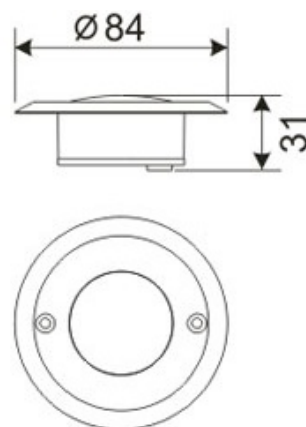

LED Recessed Lighting – LR-R00103

Model No.	LR-R00103
LED Type	CREE XRC
LED Q'TY.	1
Beam Angle	-
Minimum luminous flux(lm)	68
Voltage	350mA
LED Watt	1W
Environmental Temperature	- 20°C~60°C
Environmental Humidity	0%-95%
Safety Class	III
Safety Type	IP20
Material	Aluminium+PC
Driver	Excluded